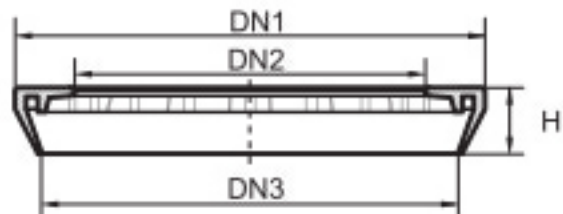

TELESCOPE CASING END SEAL FOR RSP 400 SMOOTH RISING PIPES

DN1 [mm]

404

DN2 [mm]

277

DN3 [mm]

366

H [mm]